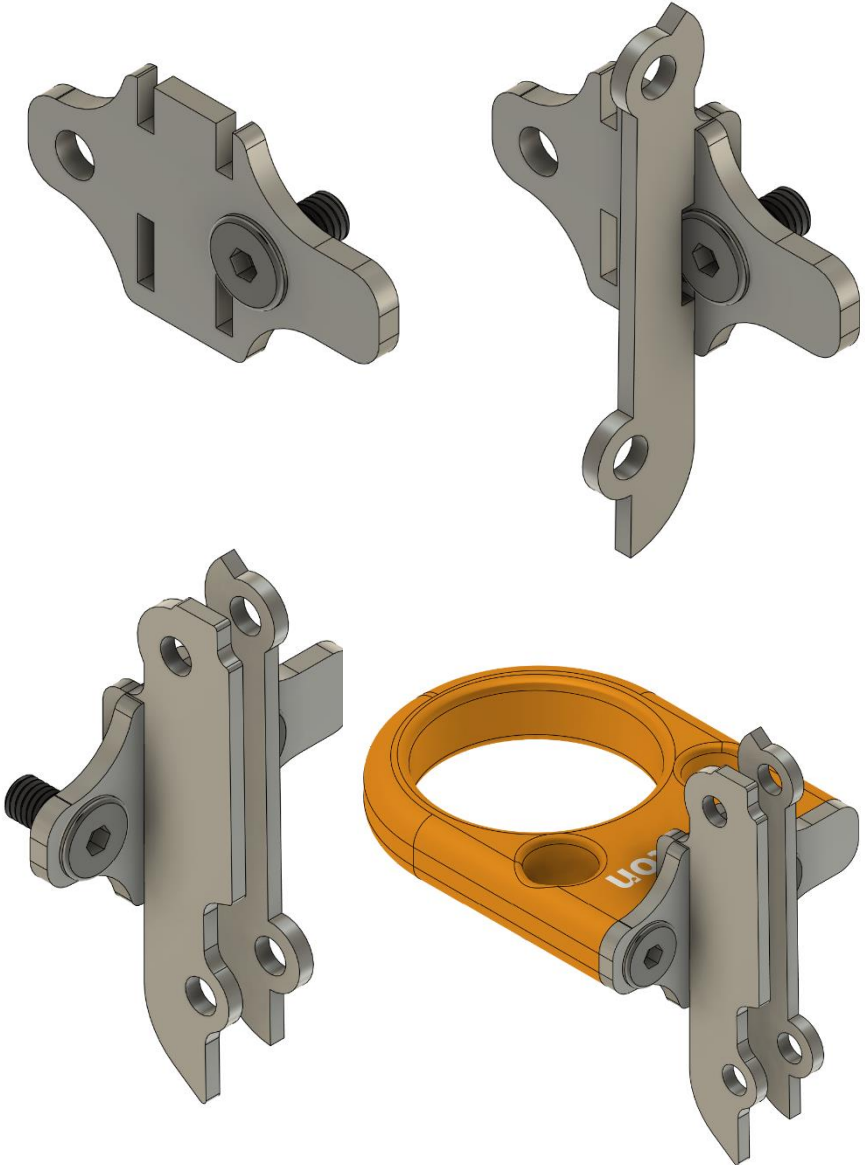

Cutan – Echo DCS 2500T

Use the supplied screws to mount your Cutan