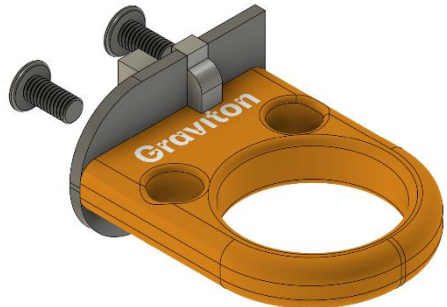

Cutan – Stihl MS200t

Position the sticker as shown below and cut away the pink part.