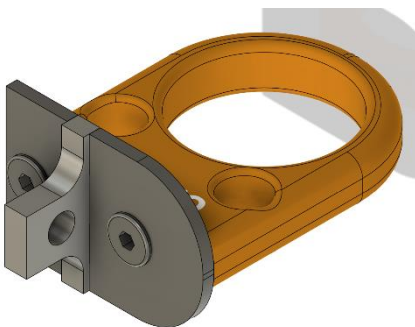

Cutan – Stihl MS200t

Position the sticker as shown below and cut away the pink part.