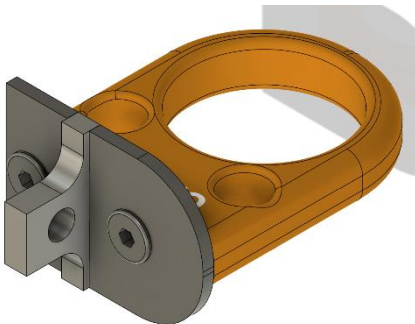

Cutan – Stihl MS194t

Cutan – Stihl MS194t

Position the sticker as shown below and cut away the **pink** part:

Cut away the parts marked **red** as shown below: